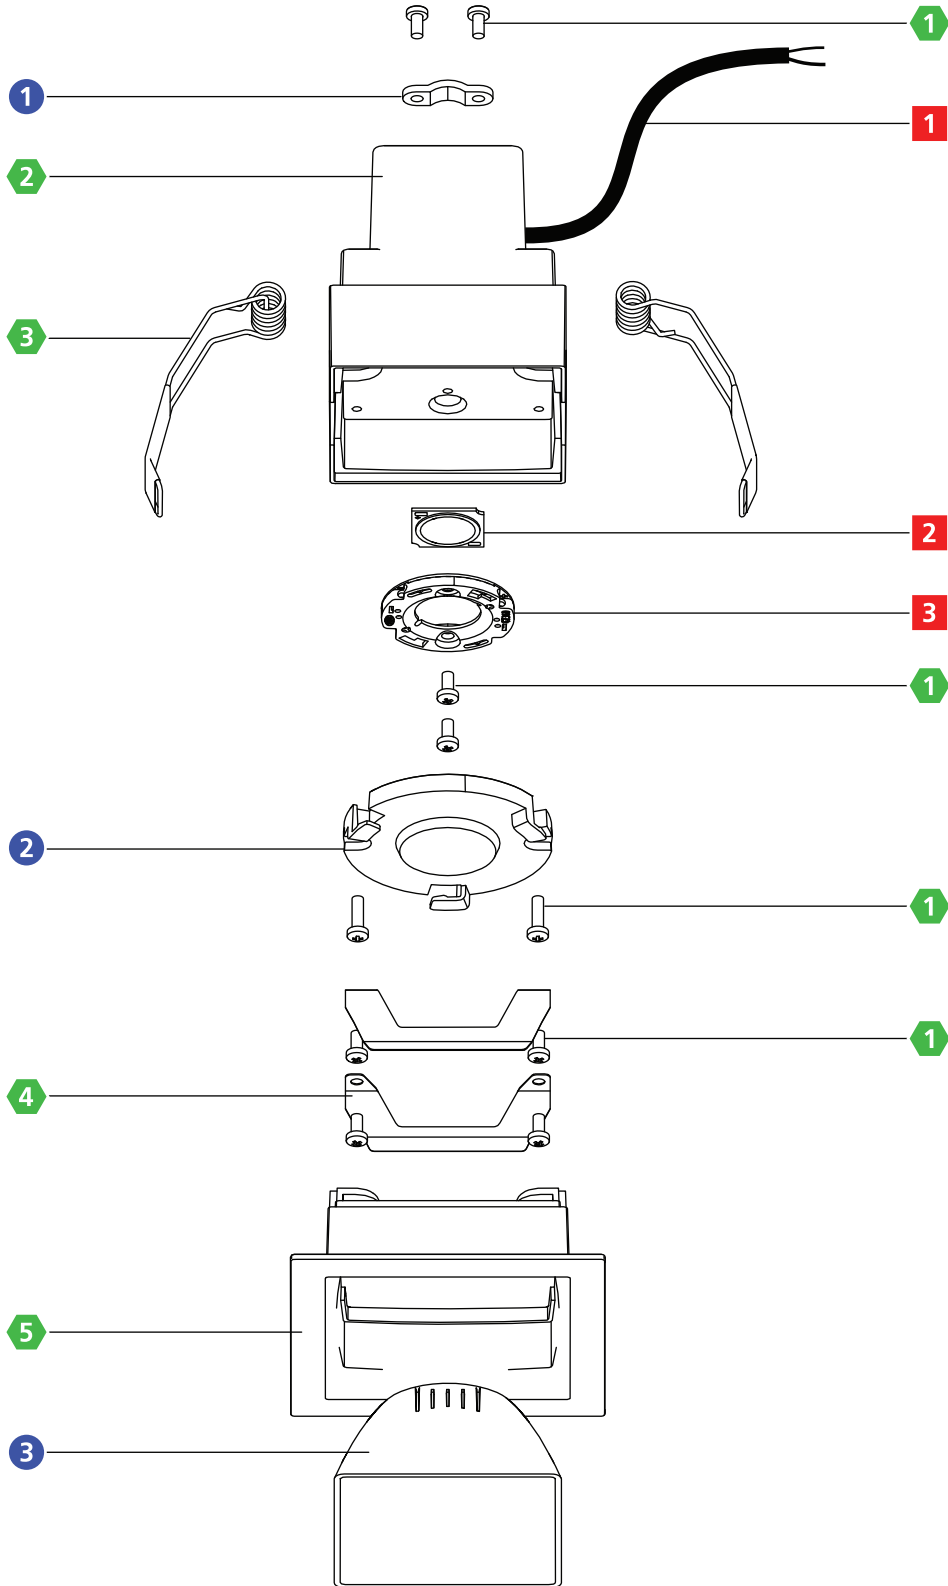

OTHER Recyclables

WEEE Recyclables

- 1. Internal wiring
- 2. LED CoB
- 3. CoB holder

PLASTIC Recyclables

- 1. Cable clamp
- 2. Diffuser
- 3. Lens retainer ring
- 4. O-ring
- 5. Clear lens

METAL Recyclables

- 1. Fasteners
- 2. Heatsink
- 3. Ceiling springs
- 4. Bezel
- 5. Reflector
- 6. Over bezel

OTHER Recyclables

WEEE Recyclables

- 1. Internal wiring
- 2. LED CoB
- 3. CoB holder

PLASTIC Recyclables

- 1. Cable clamp
- 2. Diffuser
- 3. Reflector

METAL Recyclables

- 1. Fixing screws
- 2. Heatsink
- 3. Ceiling springs
- 4. Reflector clips
- 5. Bezel

OTHER Recyclables

WEEE Recyclables

- 1. Internal wiring
- 2. LED CoB
- 3. CoB holder

PLASTIC Recyclables

- 1. Cable clamp
- 2. Diffuser
- 3. Lens retainer ring
- 4. Clear lens
- 5. Kometa diffuser

METAL Recyclables

- 1. Fasteners
- 2. Heatsink
- 3. Ceiling springs
- 4. Bezel
- 5. Reflector

OTHER Recyclables