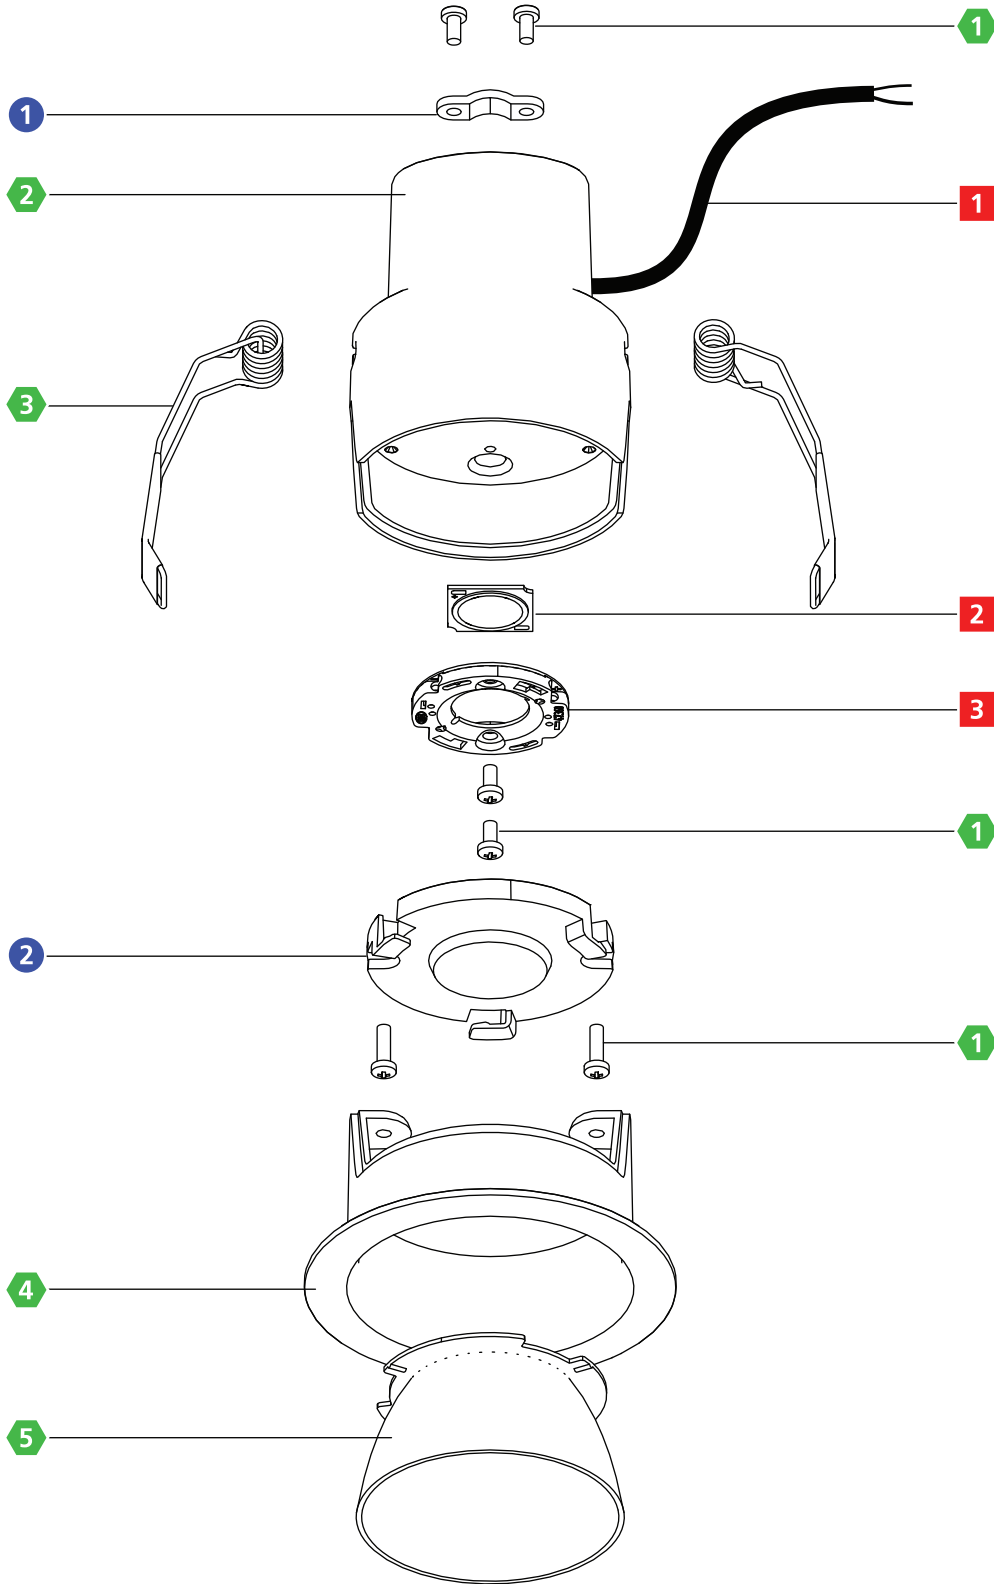

WEEE Recyclables

- 1. Internal wiring
- 2. LED CoB
- 3. CoB holder

PLASTIC Recyclables

- 1. Cable clamp
- 2. Diffuser

METAL Recyclables

- 1. Fixing screws
- 2. Heatsink
- 3. Ceiling springs
- 4. Bezel
- 5. Reflector

OTHER Recyclables

WEEE Recyclables

- 1. Internal wiring
- 2. LED CoB
- 3. CoB holder

PLASTIC Recyclables

- 1. Cable clamp
- 2. Diffuser
- 3. Lens retainer ring
- 4. O-ring
- 5. Clear lens

METAL Recyclables

METAL Recyclables

- 1. Fixing screws
- 2. Heatsink
- 3. Ceiling springs
- 4. Reflector clips
- 5. Bezel

OTHER Recyclables

WEEE Recyclables

- 1. Internal wiring
- 2. LED CoB
- 3. CoB holder

PLASTIC Recyclables

- 1. Cable clamp
- 2. Diffuser
- 3. Lens retainer ring
- 4. Clear lens
- 5. Kometa diffuser

METAL Recyclables

- 1. Fasteners
- 2. Heatsink
- 3. Ceiling springs
- 4. Bezel
- 5. Reflector

OTHER Recyclables