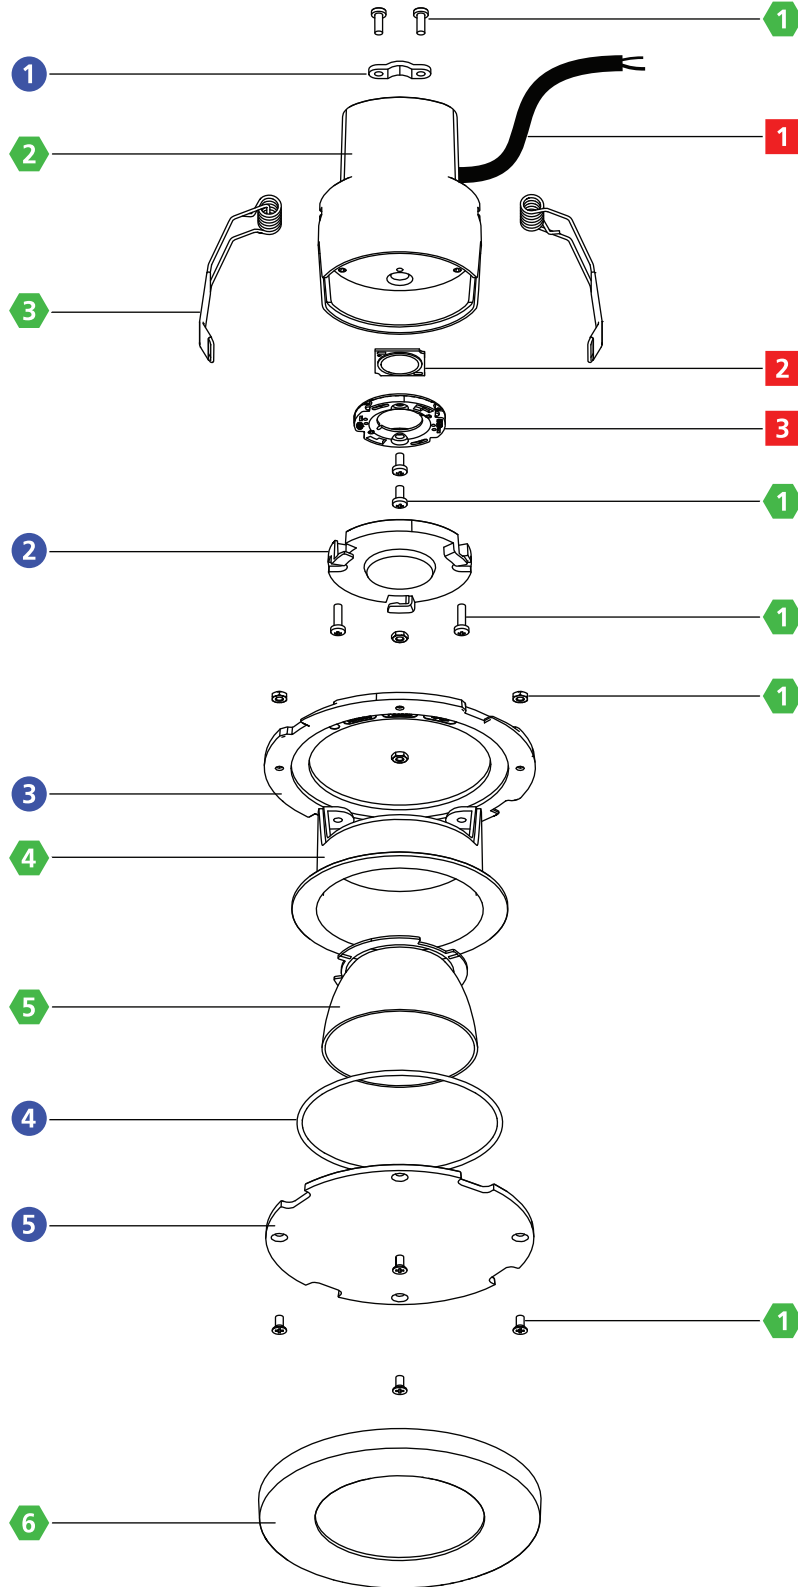

WEEE Recyclables

1. Internal wiring
2. LED CoB
3. CoB holder

PLASTIC Recyclables

1. Cable clamp
2. Diffuser
3. Lens retainer ring
4. O-ring
5. Clear lens

METAL Recyclables

1. Fasteners
2. Heatsink
3. Ceiling springs
4. Bezel
5. Reflector
6. Over bezel

OTHER Recyclables